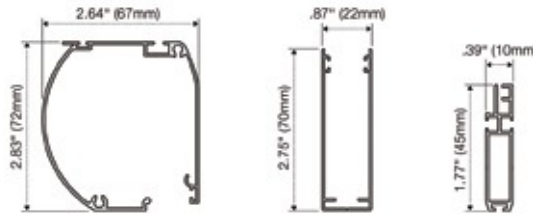

Technical Profiles

Manual Version