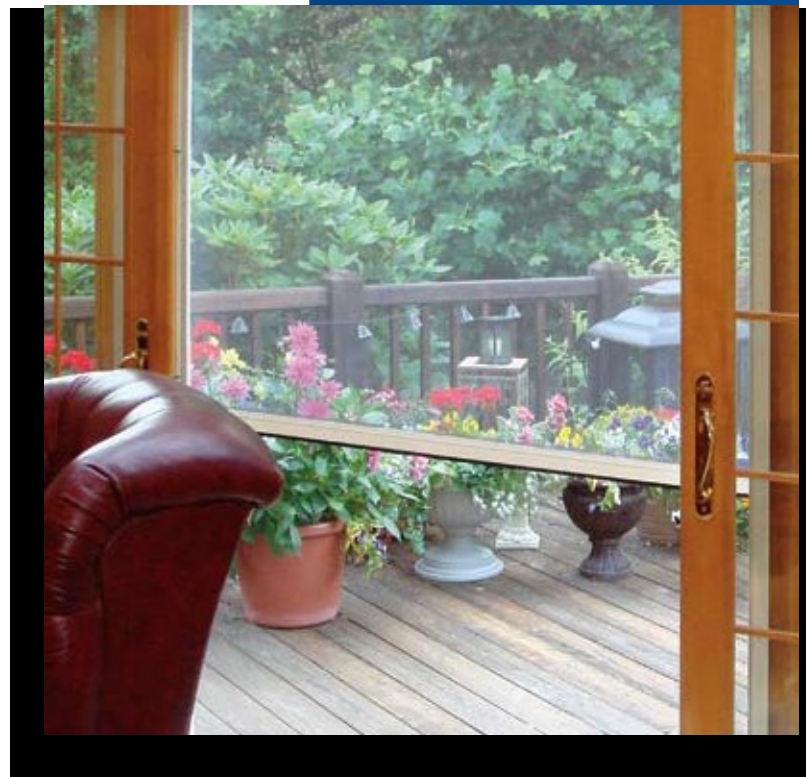

Genius Retractable Screens

AdvancedScreenworks.com

The Olympic retractable screen allows for natural ventilation of medium and large size openings. It's the perfect choice for patio enclosures, gazebos, garage doors and other openings that are up to 10 feet tall and 19 feet wide!

OLYMPIC

Available in a manual version with pull chain – or motorized with a portable and easy-to-use remote control – the Olympic is another work of **Genius**.

T: 678-926-9700

F: 678-288-7924

E: admin@advancedscreenworks.com

The retractable way to screen any door or window.

Genius™
Retractable Screen Systems